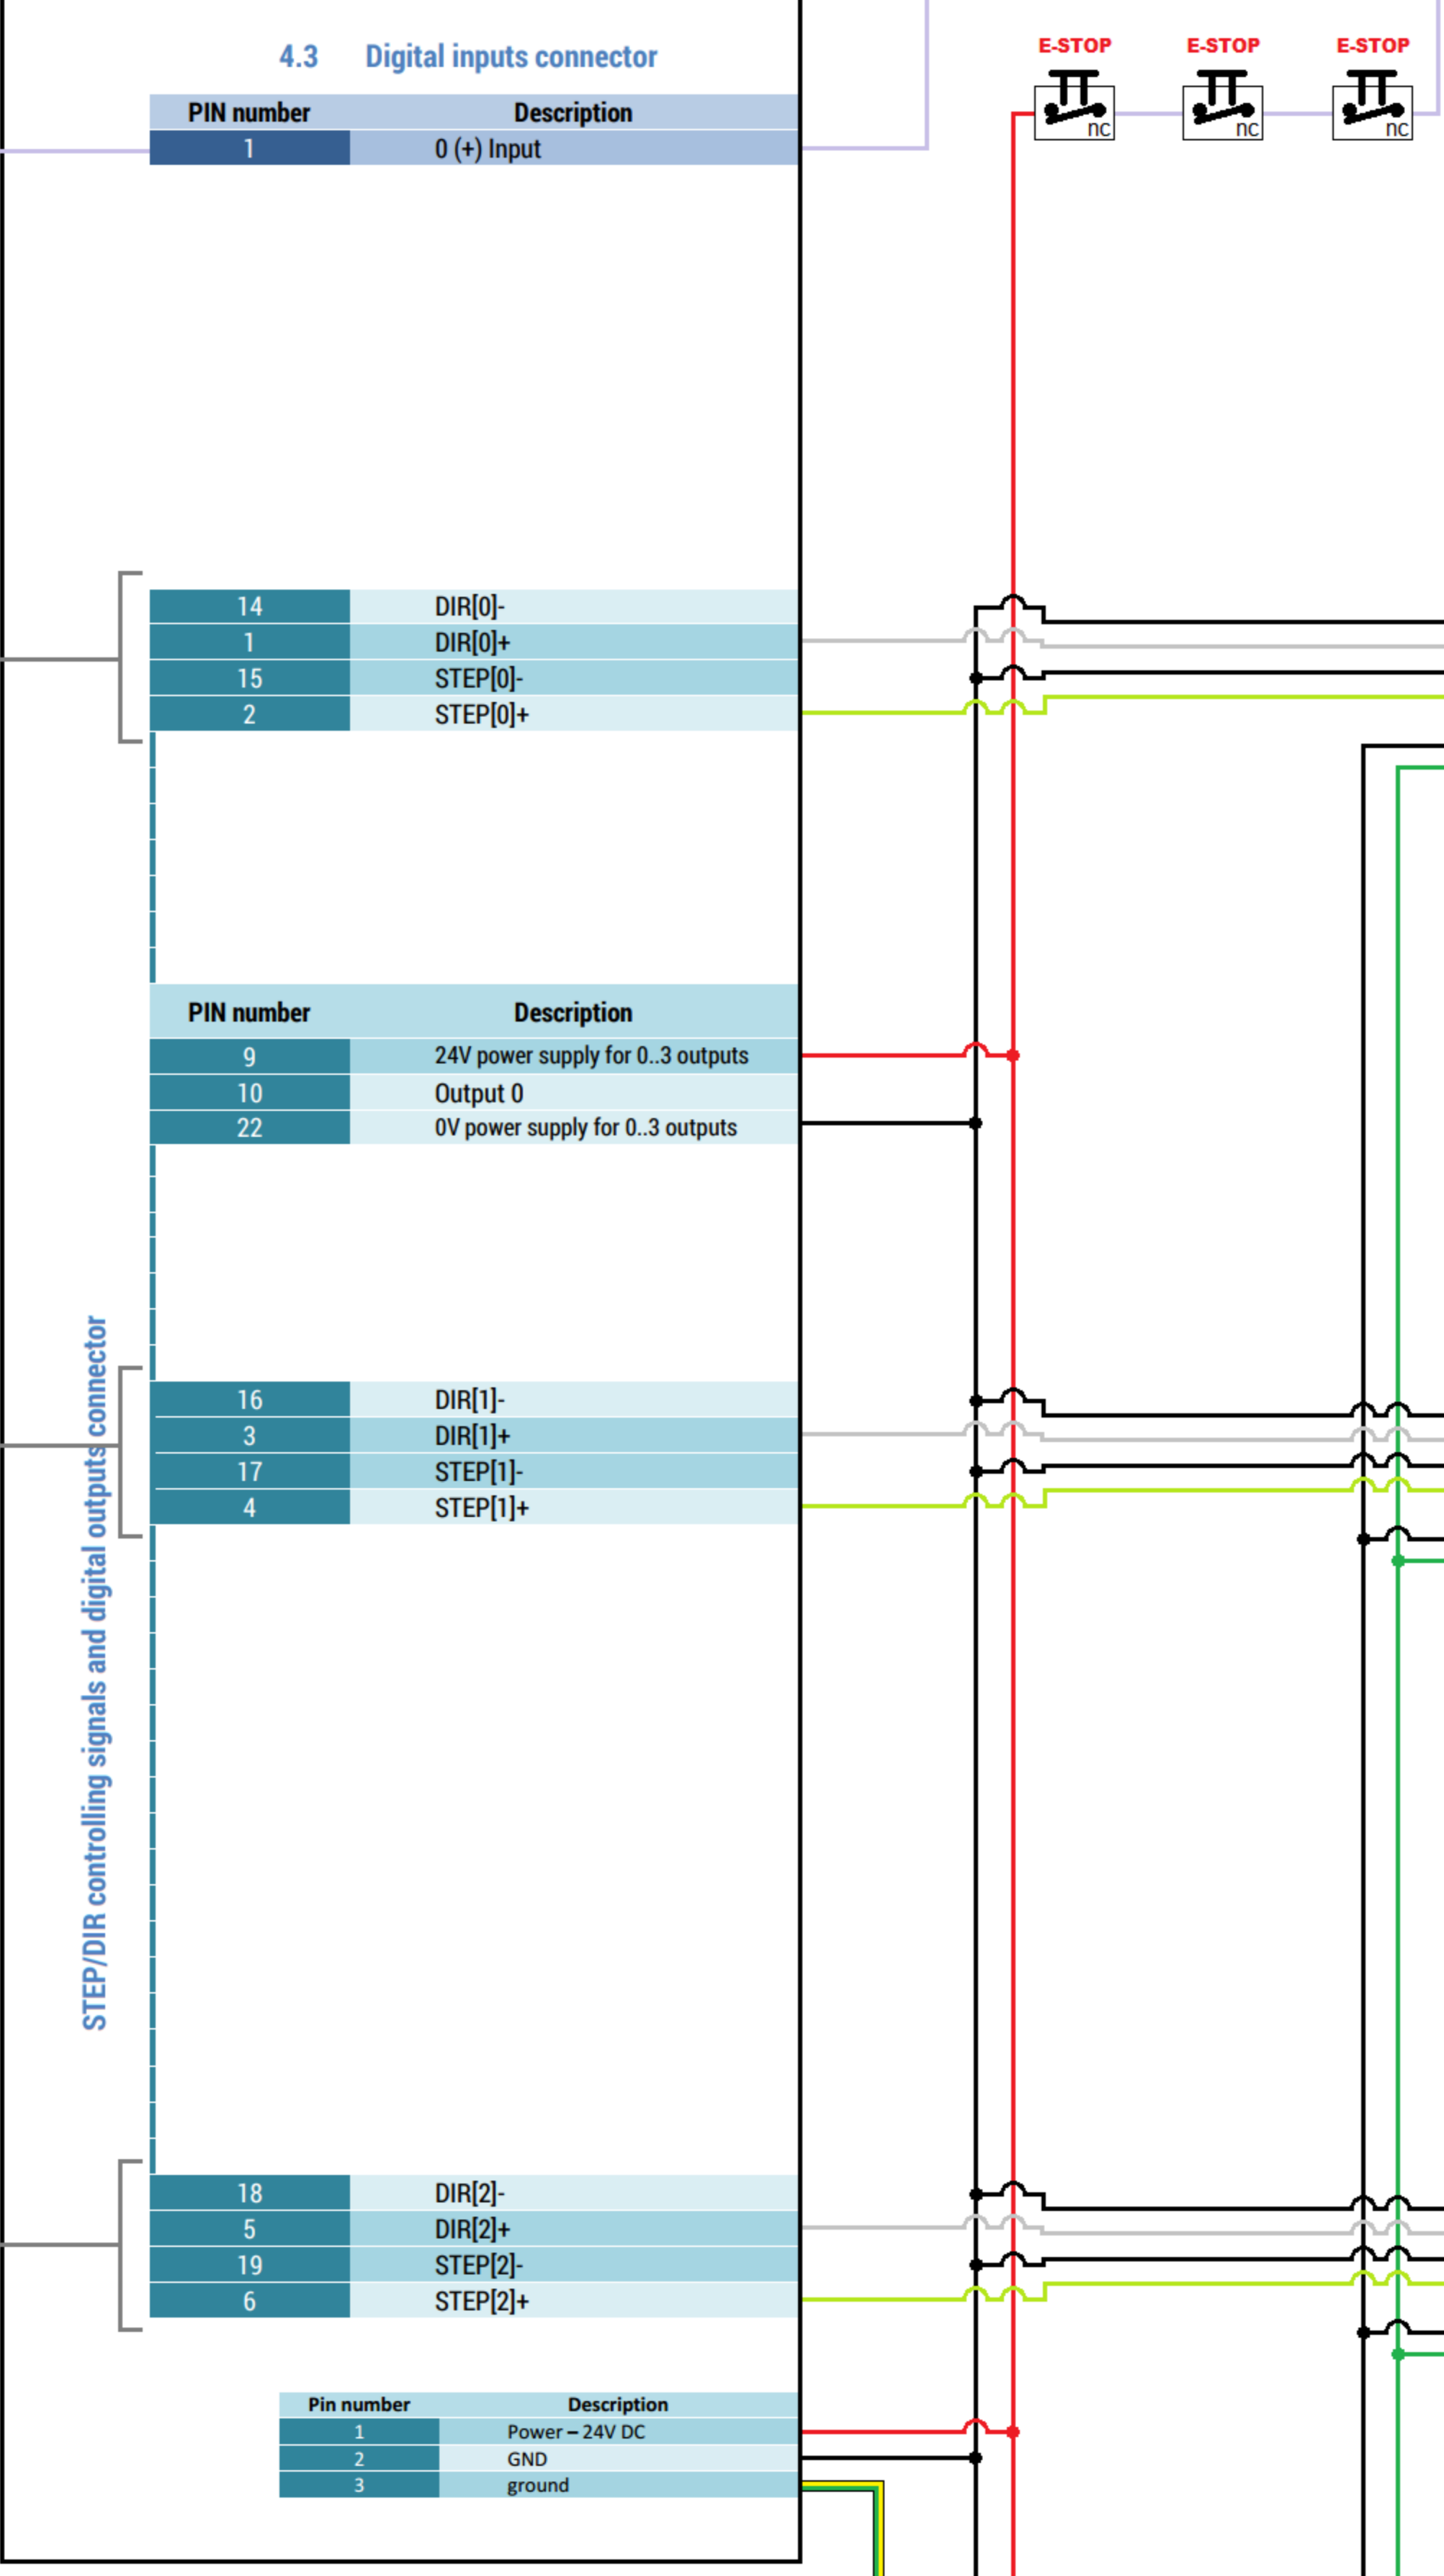

CSMIO / IP-M controller does not support the index signal

CSMIO / IP-M controller does not support the index signal

CSMIO/IP-M

Earth Bars
Listwa uziemiająca

To the metal housing
Do metalowej obudowy

Mach4