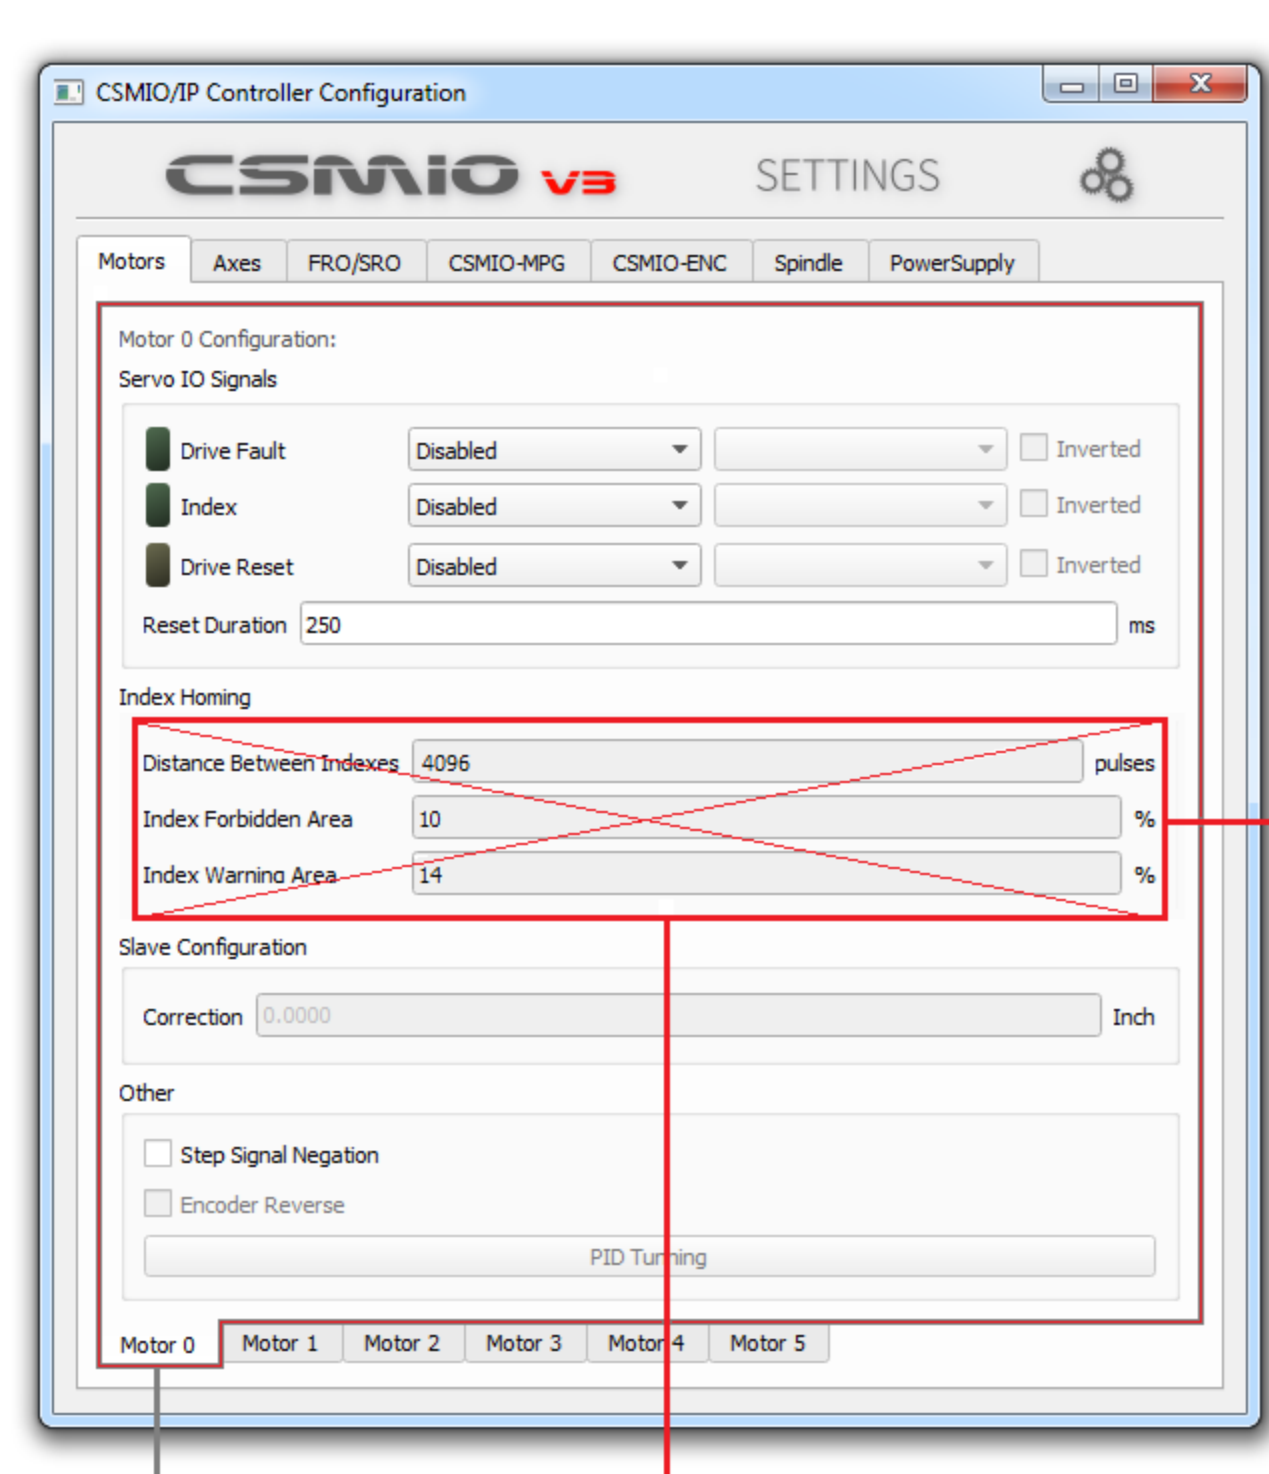

CSMIO / IP-M controller does not support the index signal

CSMIO / IP-M controller does not support the index signal

CSMIO/IP-M

Earth Bars
Listwa uziemiająca

To the metal housing
Do metalowej obudowy

Mach4