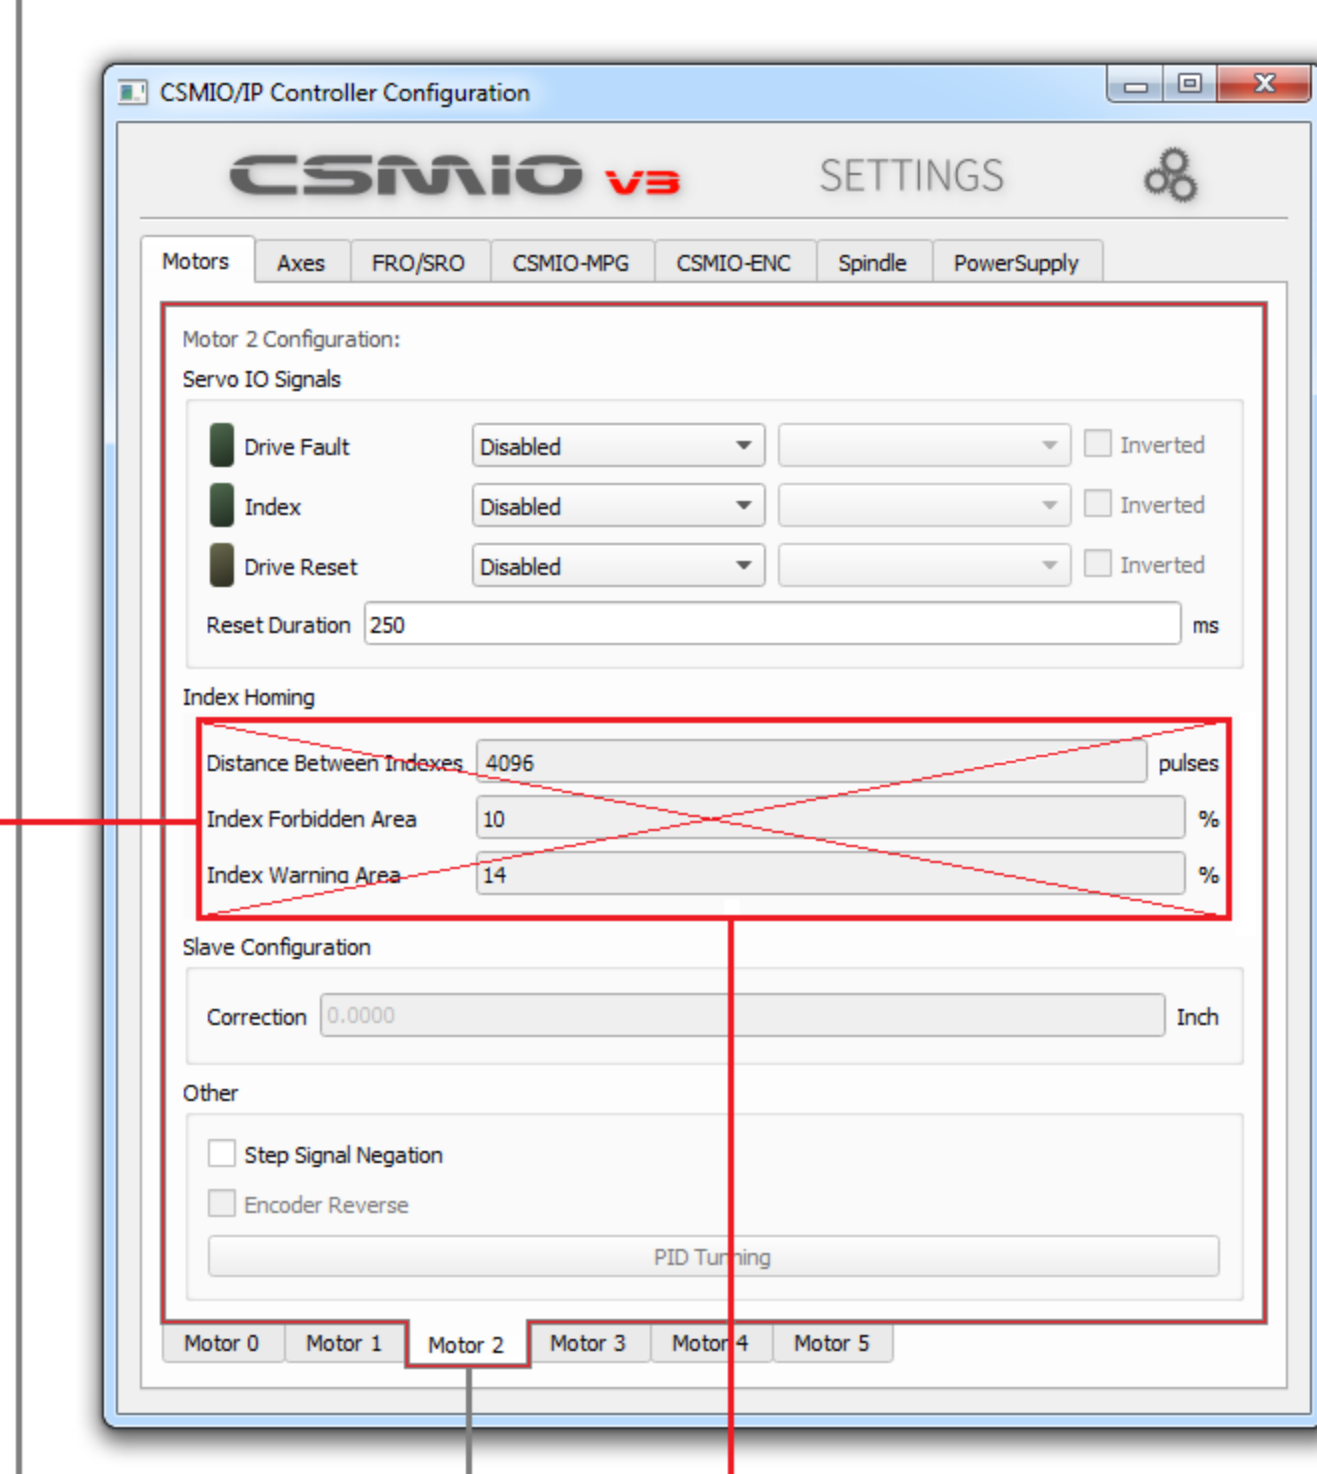

CSMIO / IP-M controller does not support the index signal

CSMIO / IP-M controller does not support the index signal

CSMIO/IP-M

Earth Bars
Listwa uziemiająca

To the metal housing
Do metalowej obudowy

Mach4