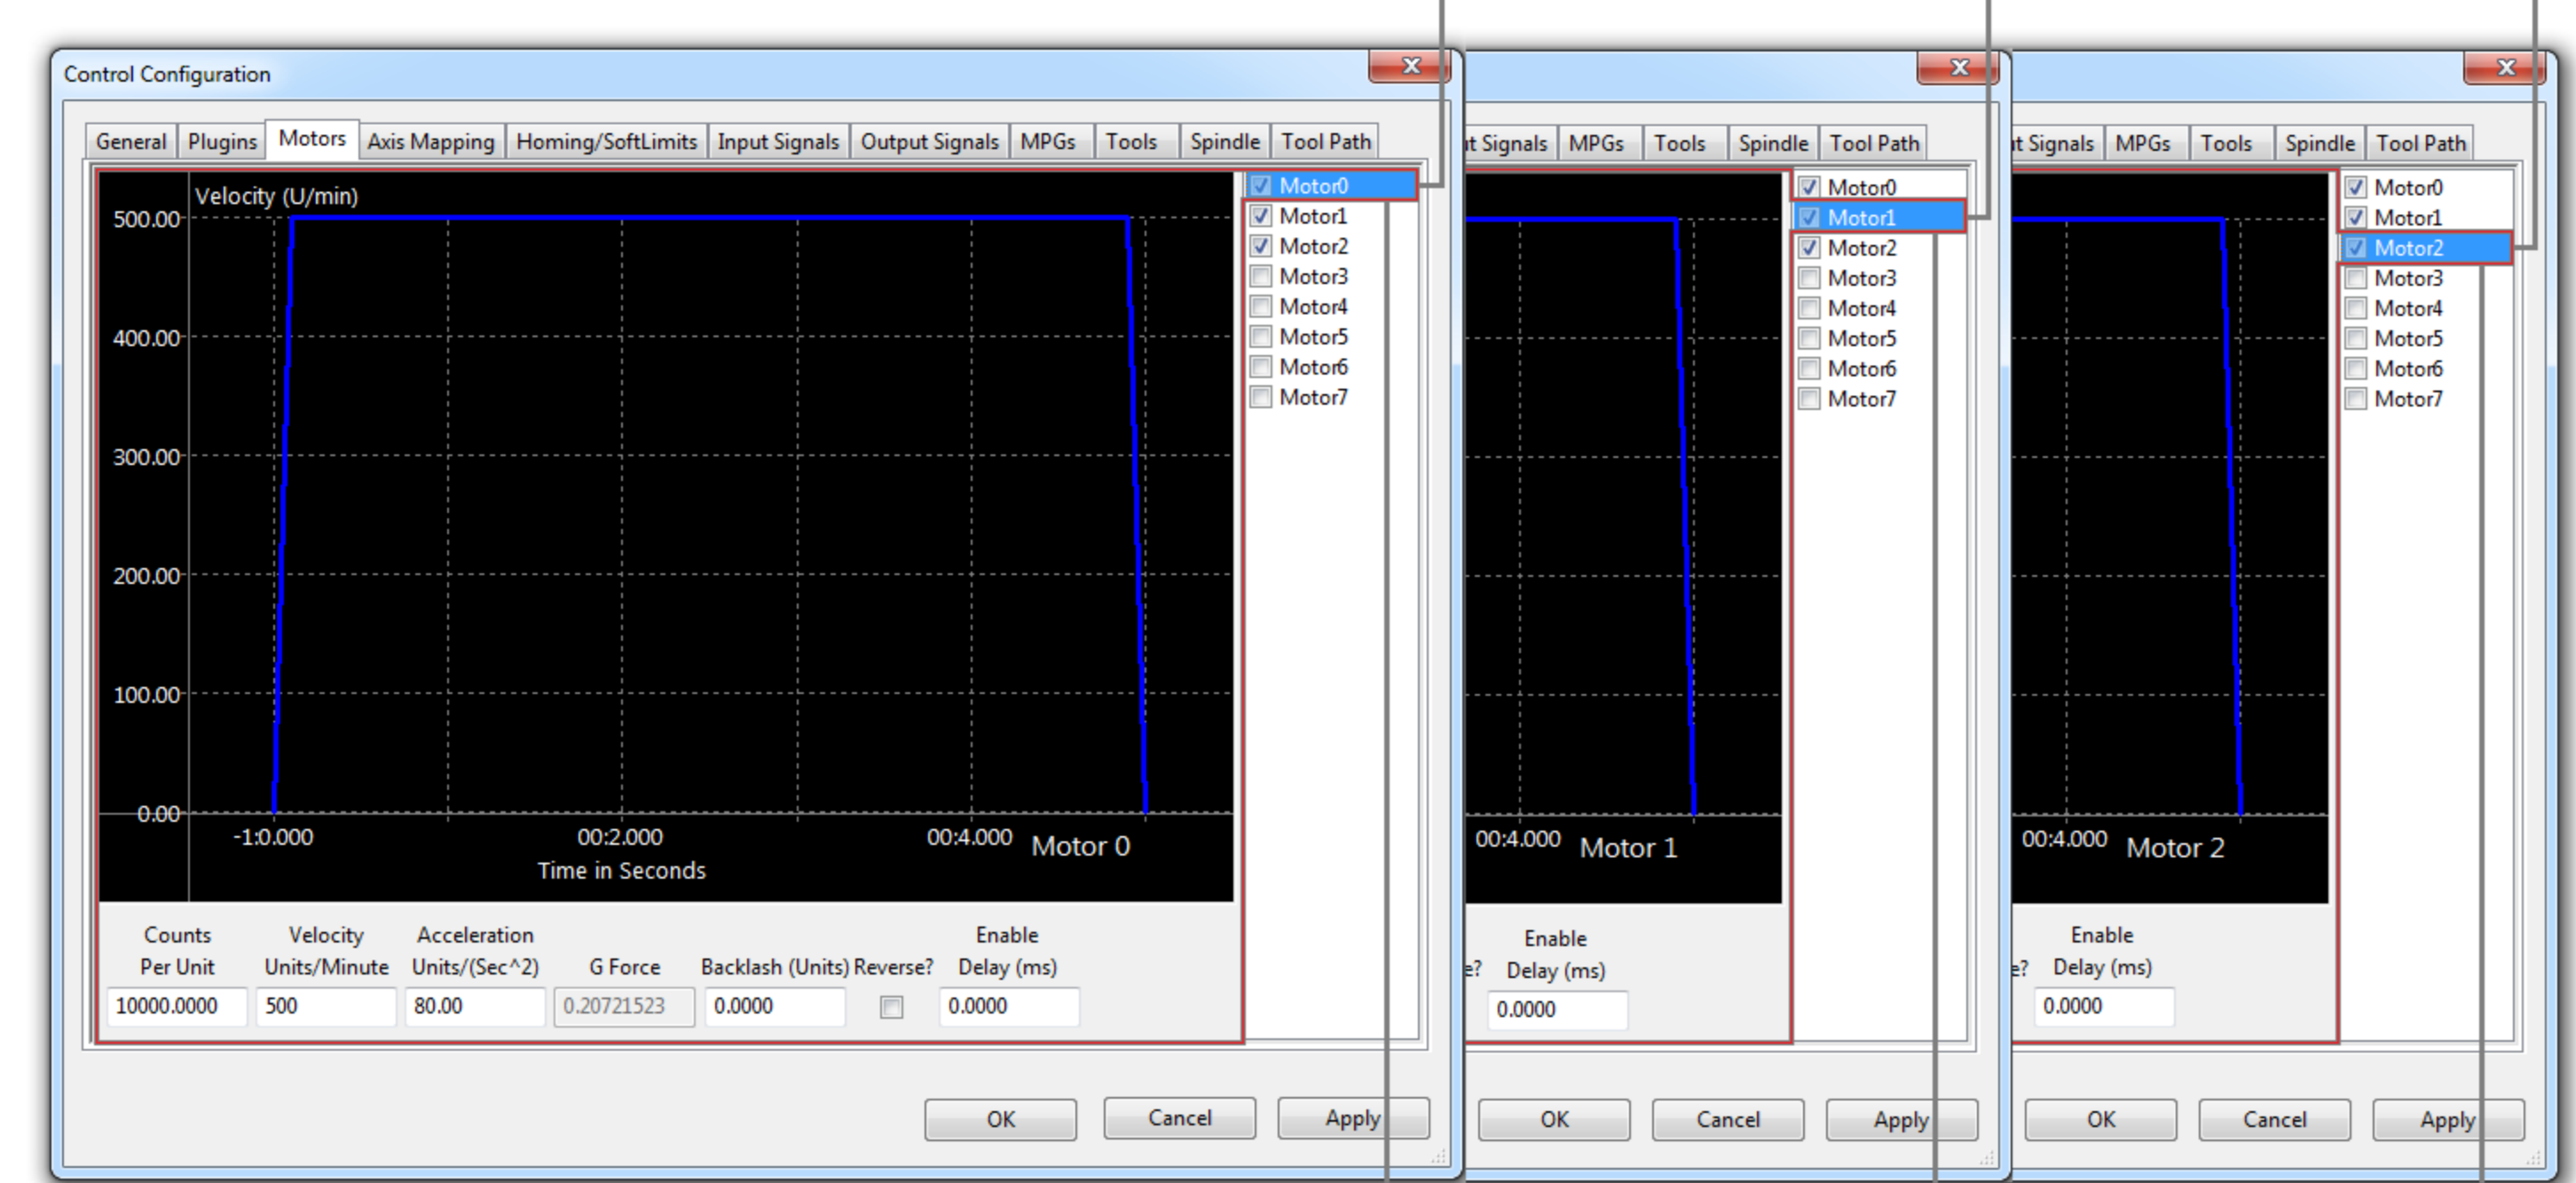

CSMIO / IP-M controller does not support the index signal

CSMIO / IP-M controller does not support the index signal

CSMIO/IP-M

Earth Bars
Listwa uziemiająca

To the metal housing
Do metalowej obudowy

Mach4