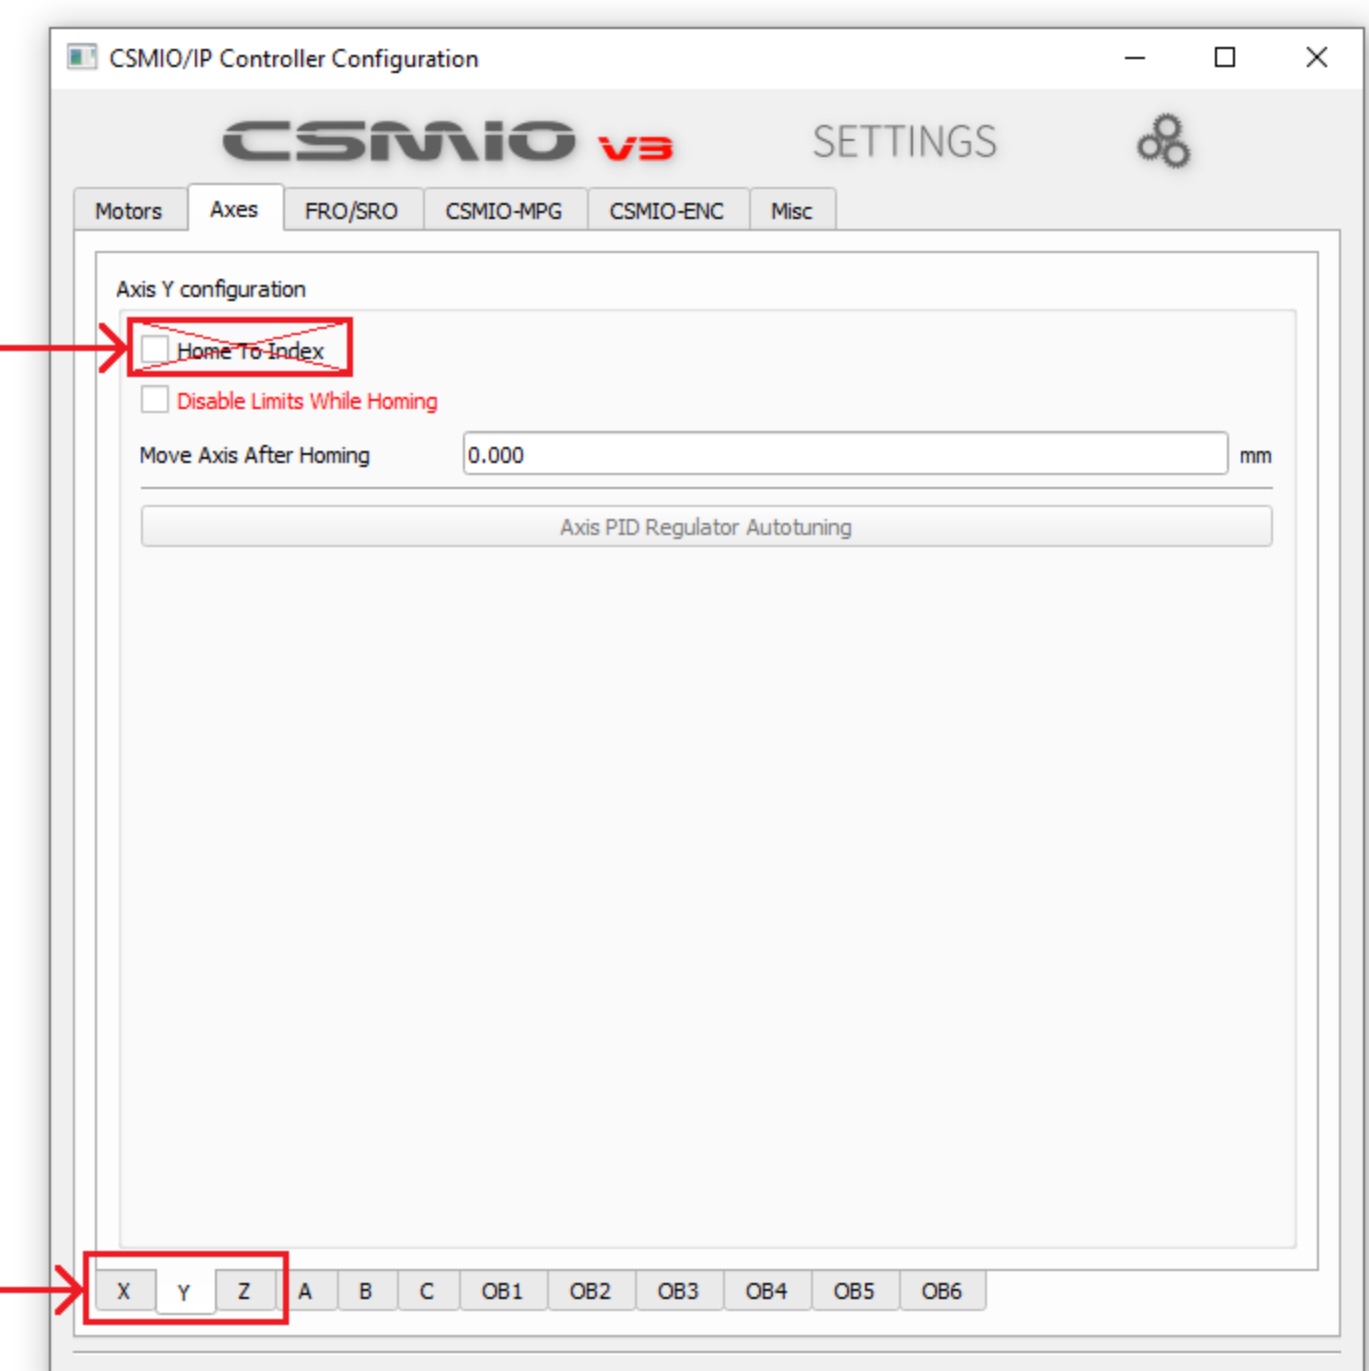

CSMIO / IP-M controller does not support the index signal

CSMIO / IP-M controller does not support the index signal

CSMIO/IP-M

Earth Bars
Listwa uziemiająca

To the metal housing
Do metalowej obudowy

Mach4