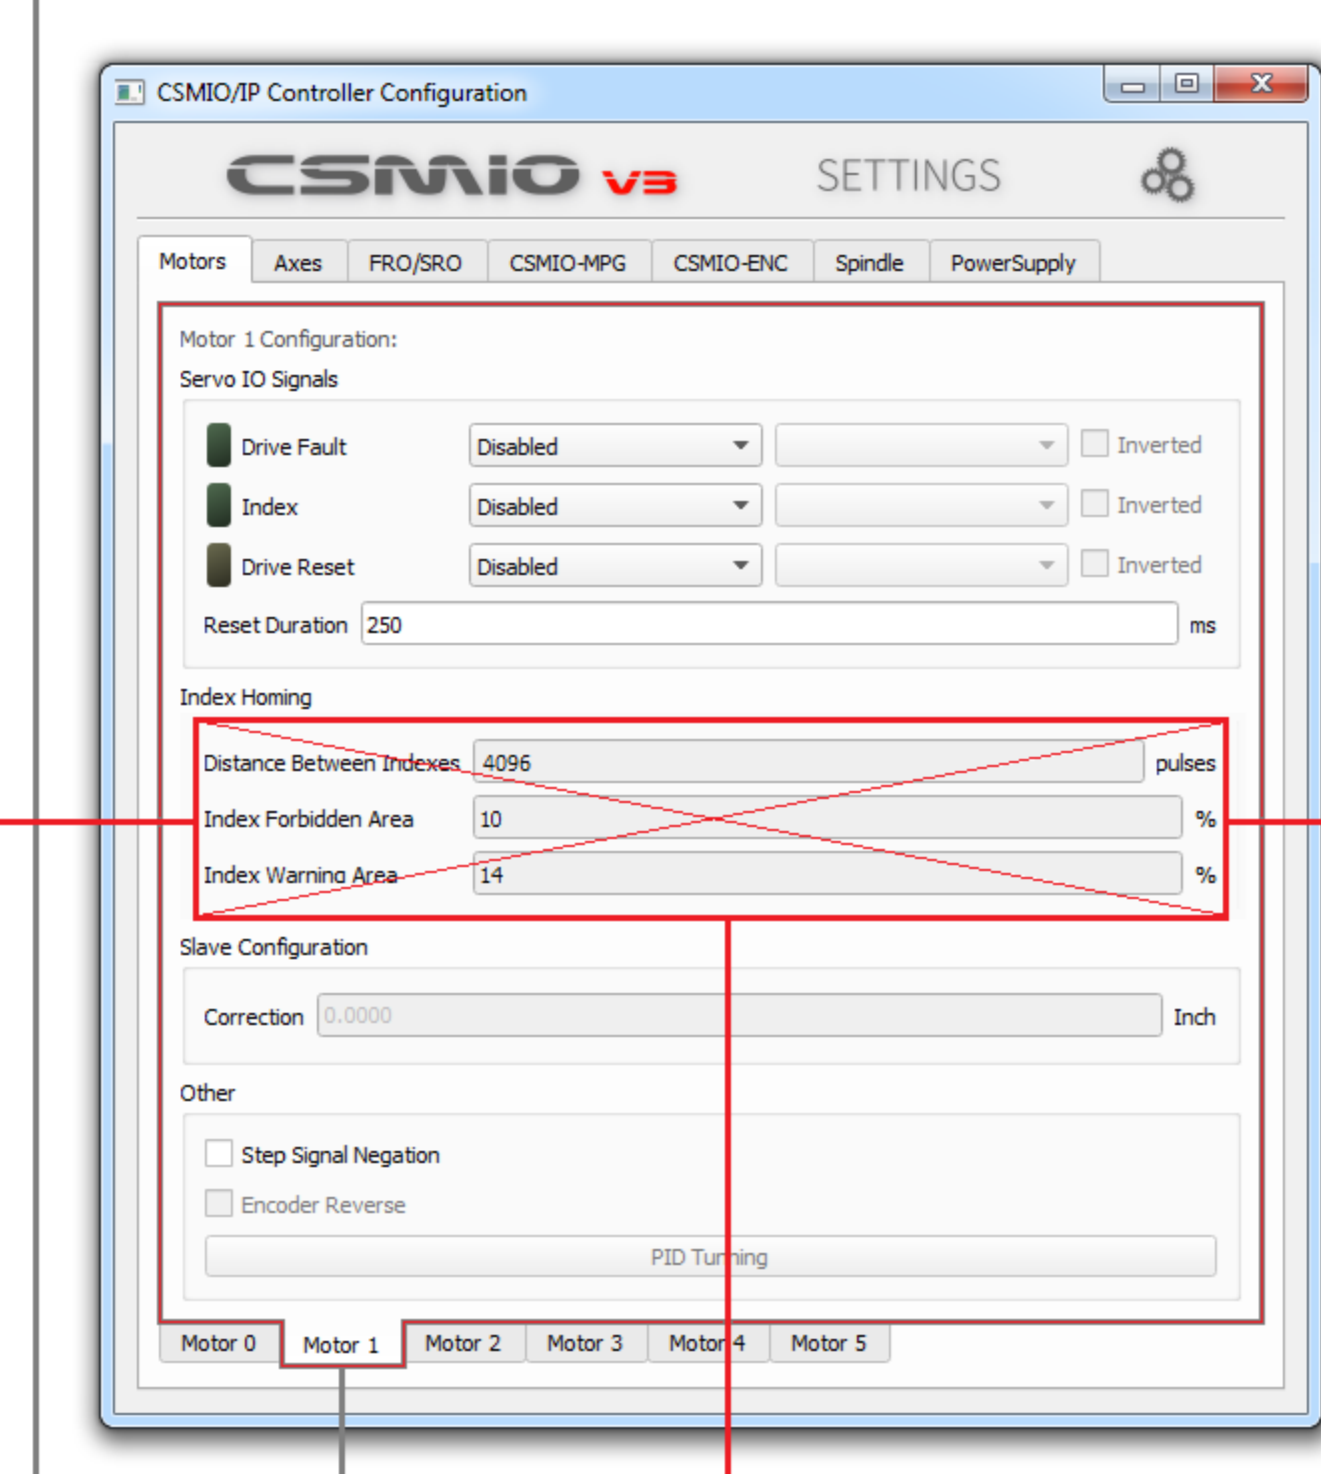

CSMIO / IP-M controller does not support the index signal

CSMIO / IP-M controller does not support the index signal

CSMIO/IP-M

Earth Bars
Listwa uziemiająca

To the metal housing
Do metalowej obudowy

Mach4