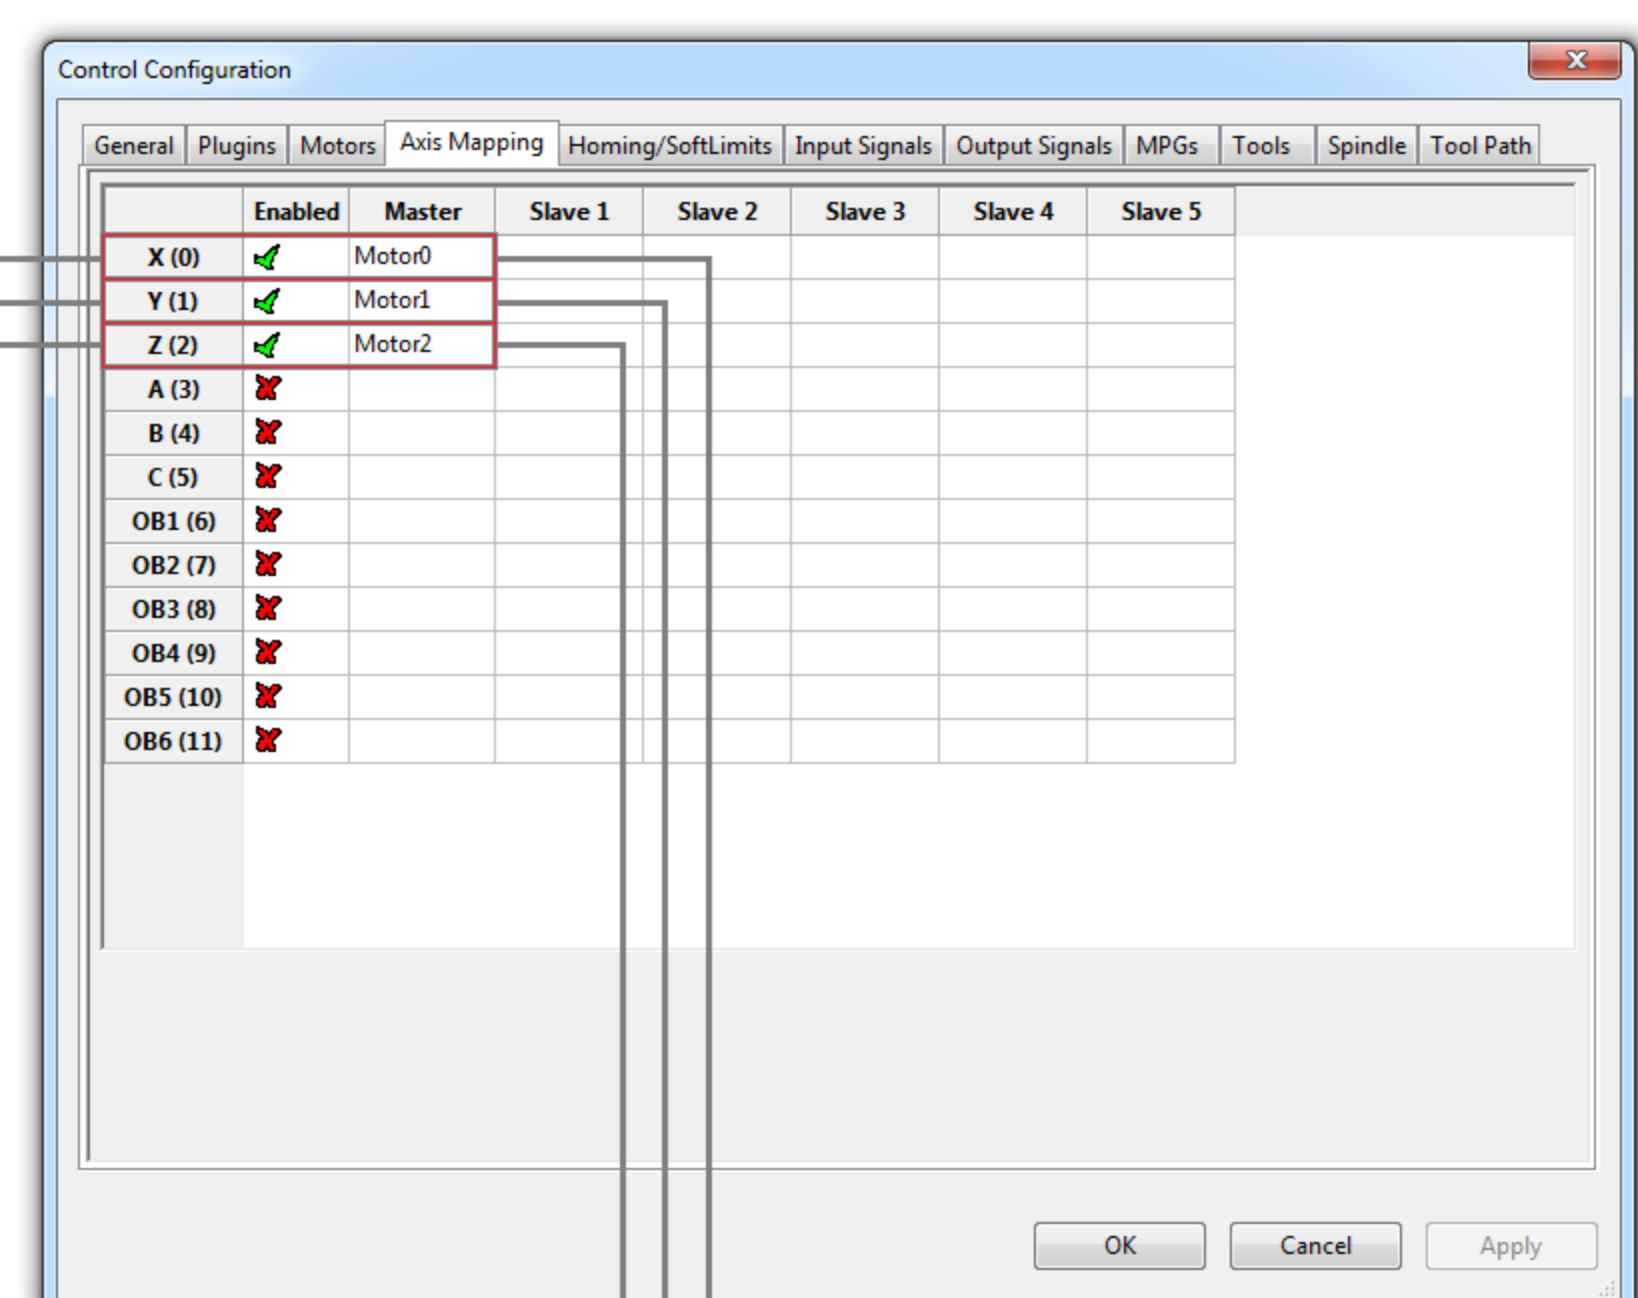

CSMIO / IP-M controller does not support the index signal

CSMIO / IP-M controller does not support the index signal

CSMIO/IP-M

Earth Bars
Listwa uziemiająca

To the metal housing
Do metalowej obudowy

Mach4