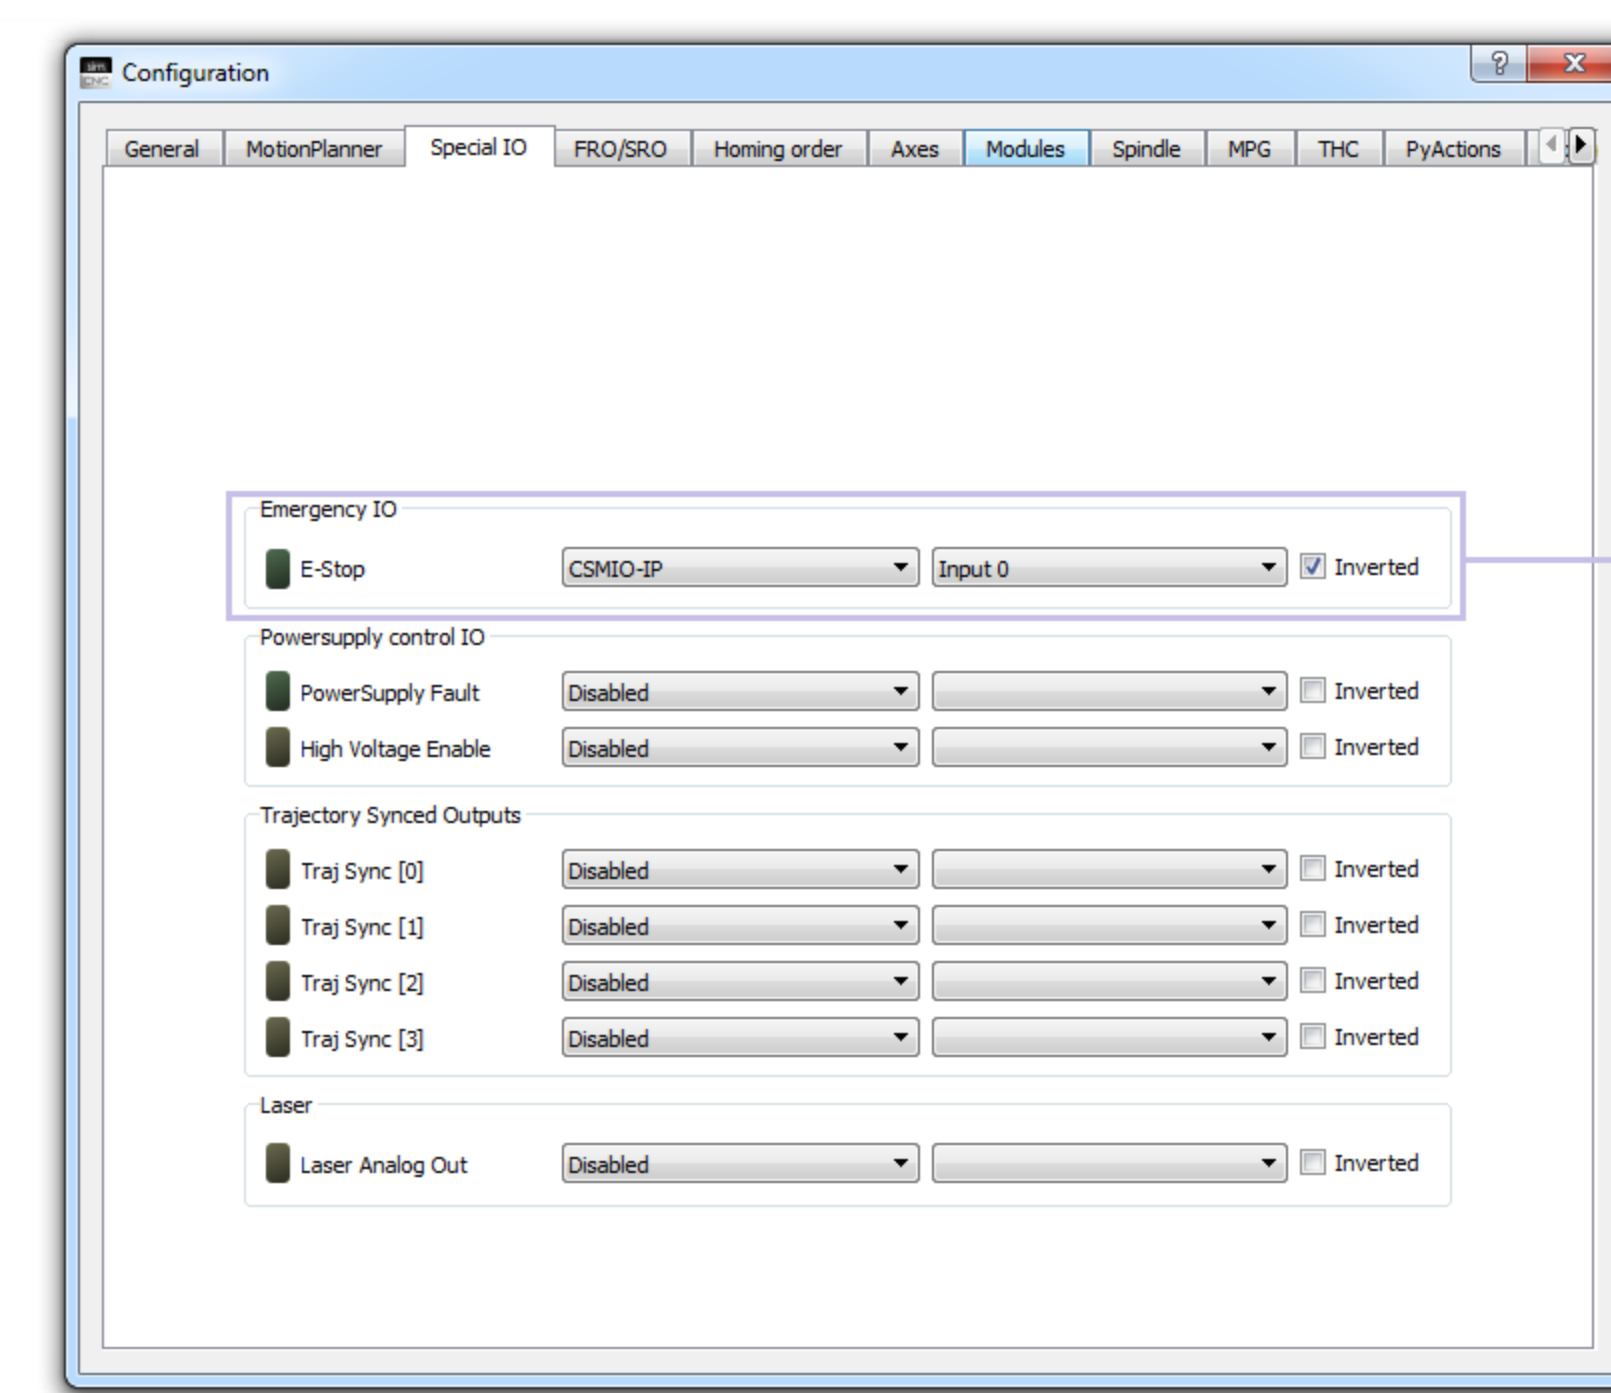

Stepper drives do not support the INDEX signal

Stepper drives do not support the INDEX signal

Earth Bars
Listwa uziemiająca