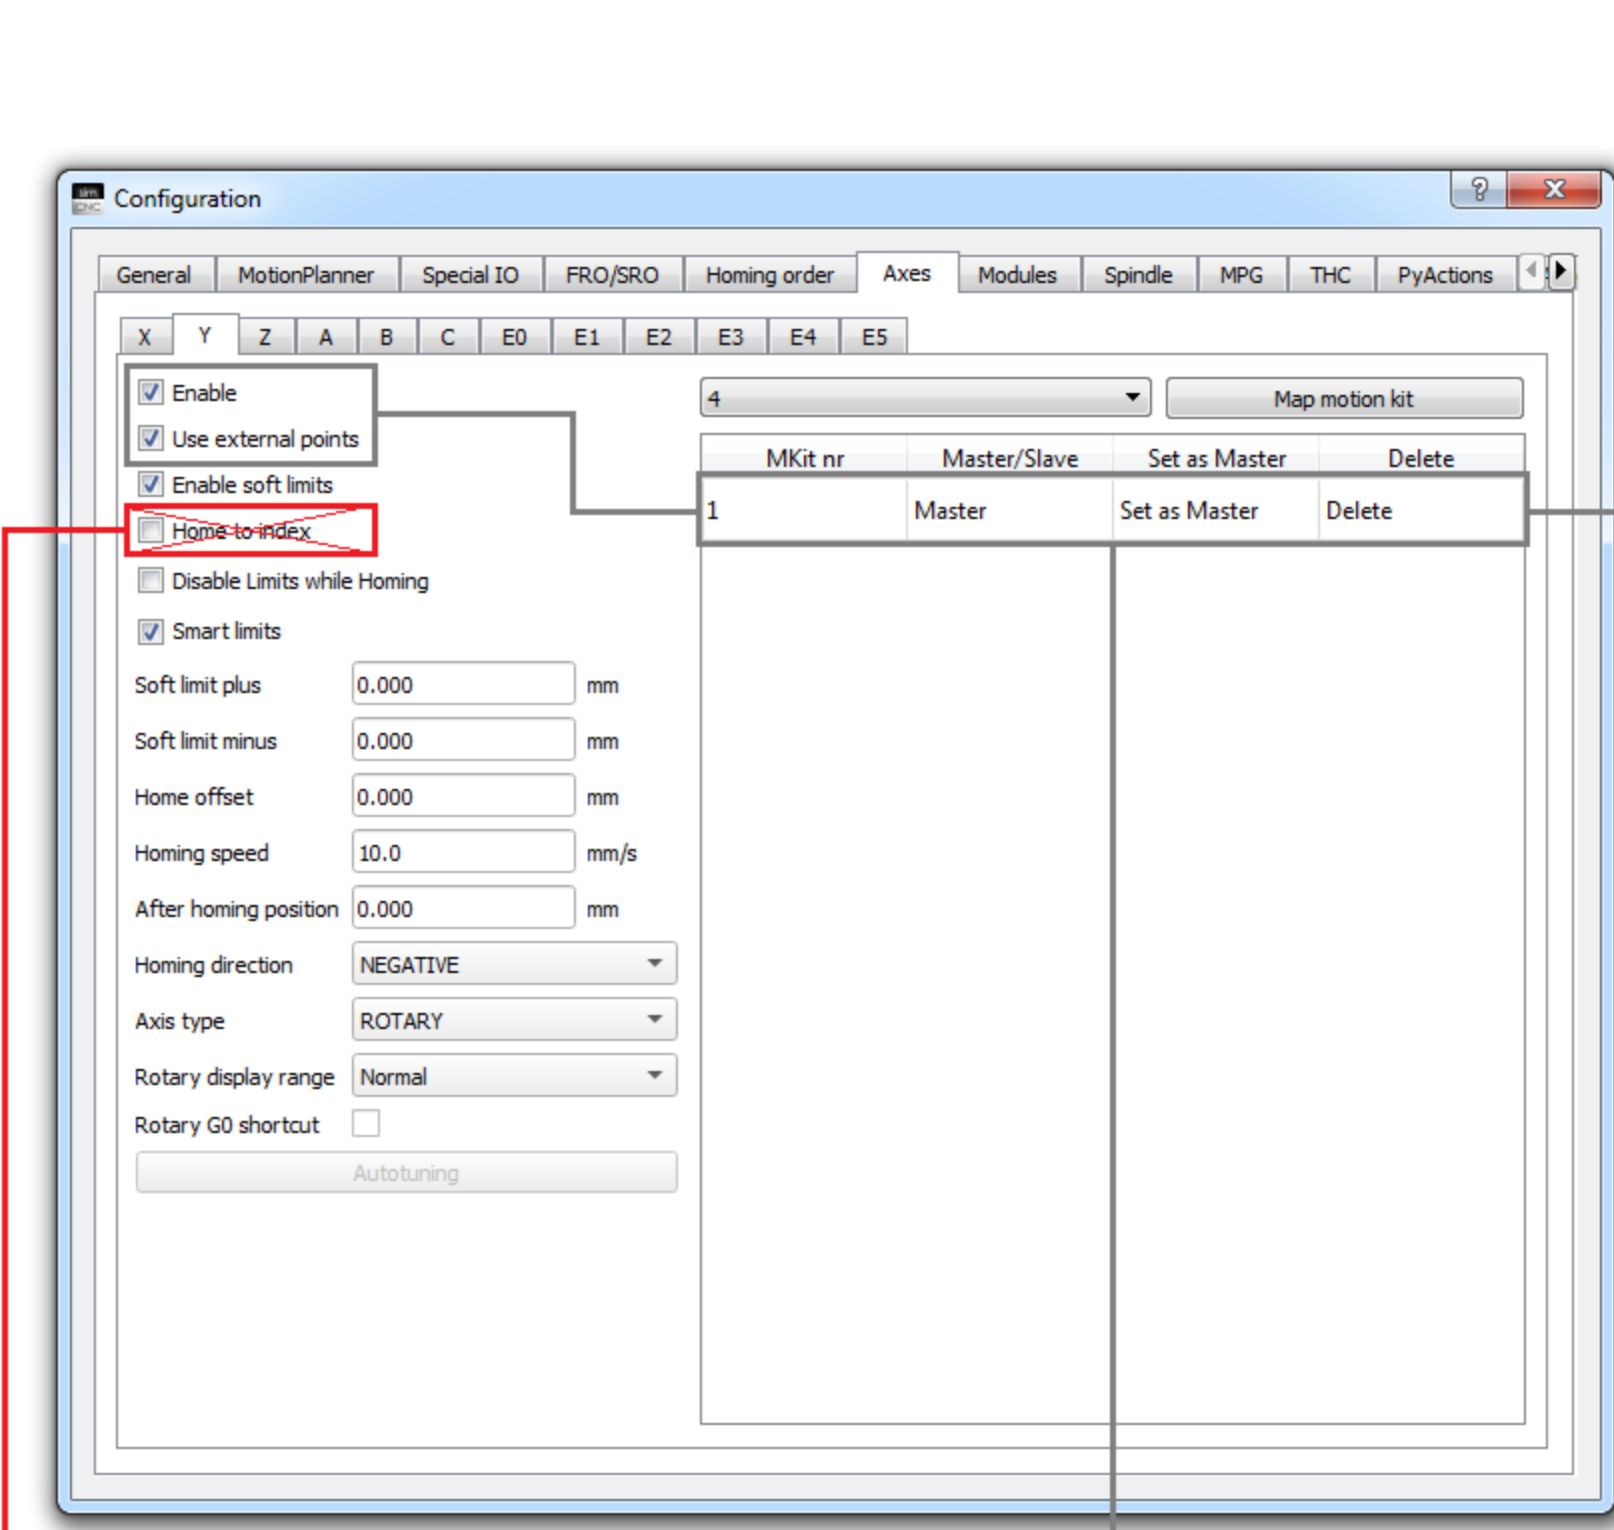

Stepper drives do not support the INDEX signal

Stepper drives do not support the INDEX signal

Earth Bars
Listwa uziemiająca