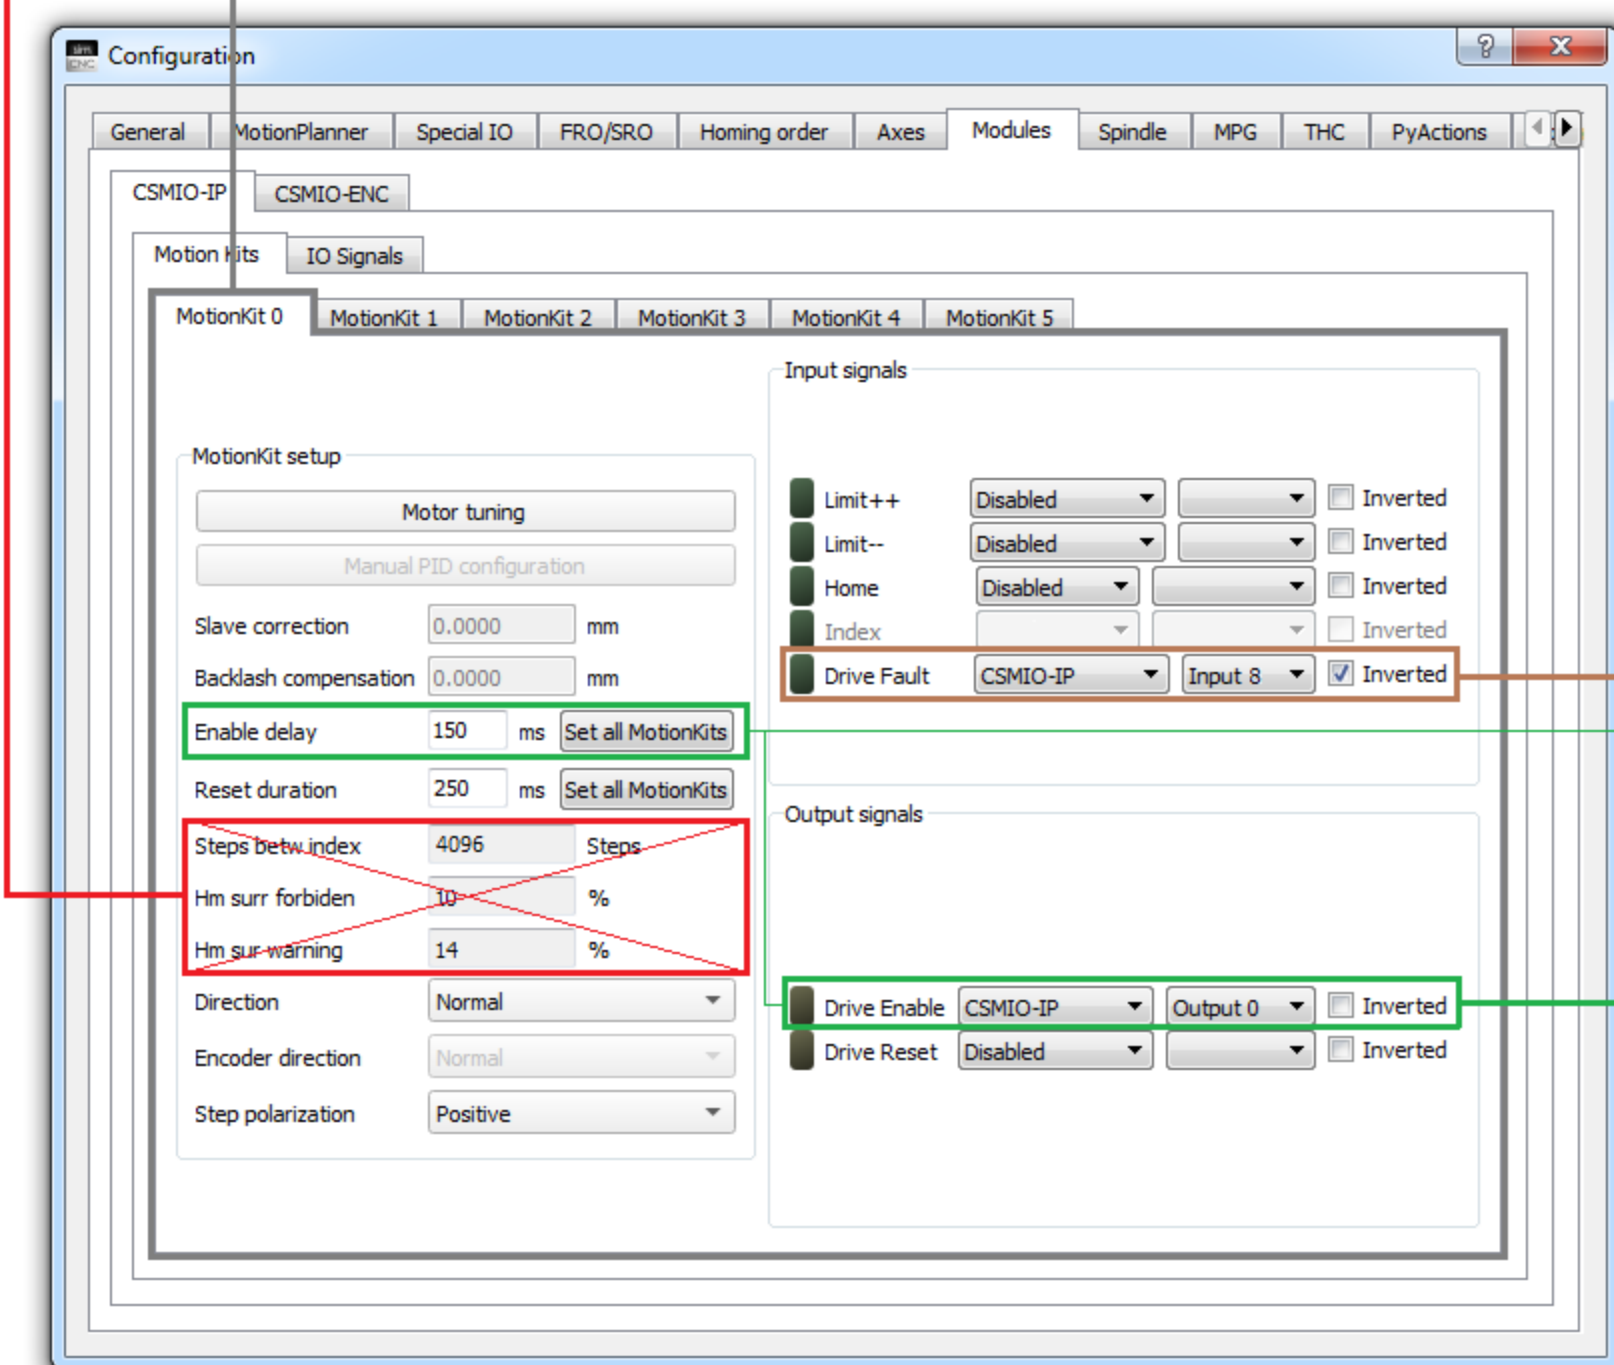

Stepper drives do not support the INDEX signal

Stepper drives do not support the INDEX signal

Earth Bars
Listwa uziemiająca