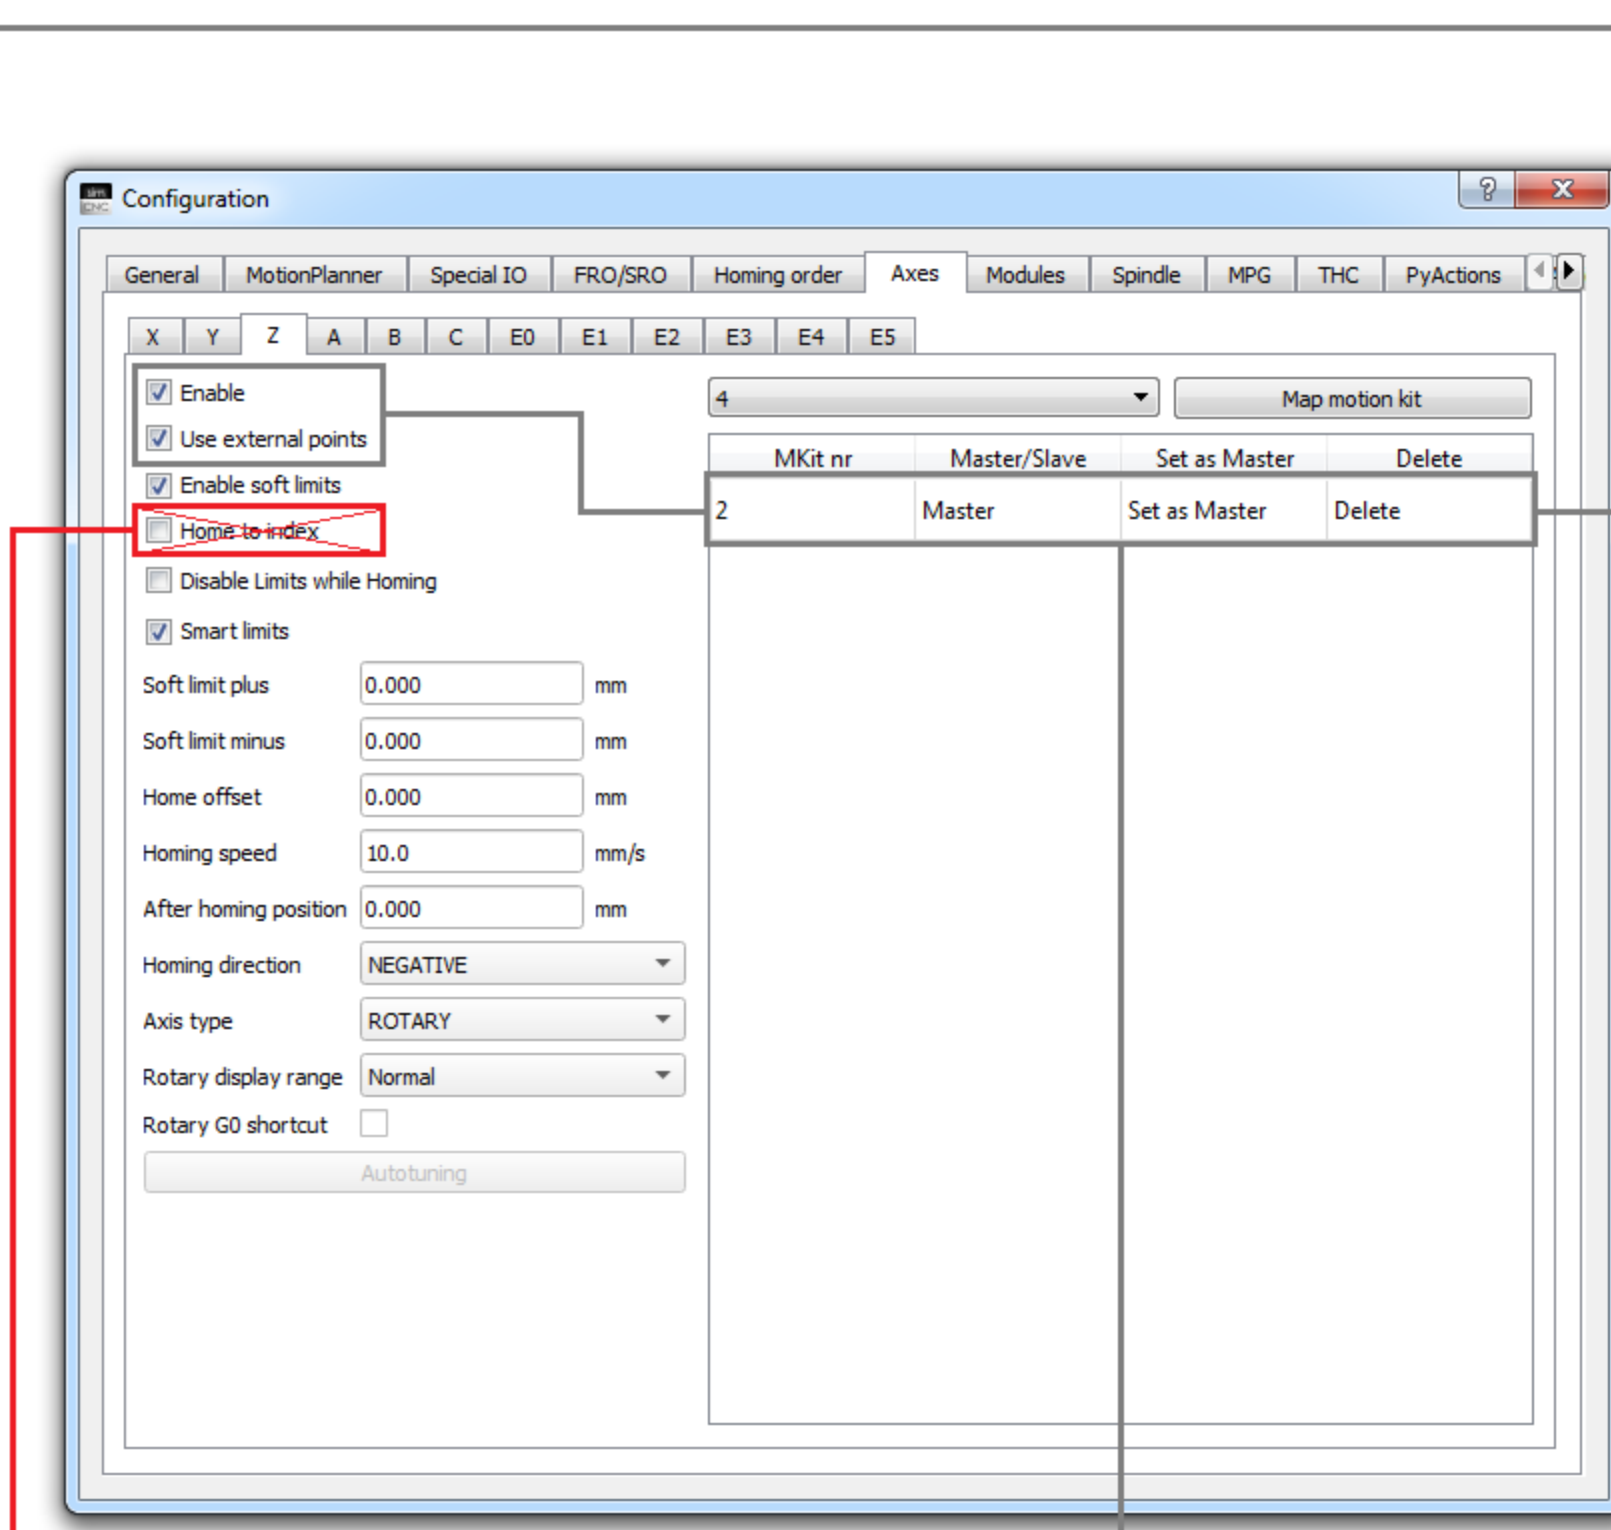

Stepper drives do not support the INDEX signal

Stepper drives do not support the INDEX signal

Earth Bars
Listwa uziemiająca