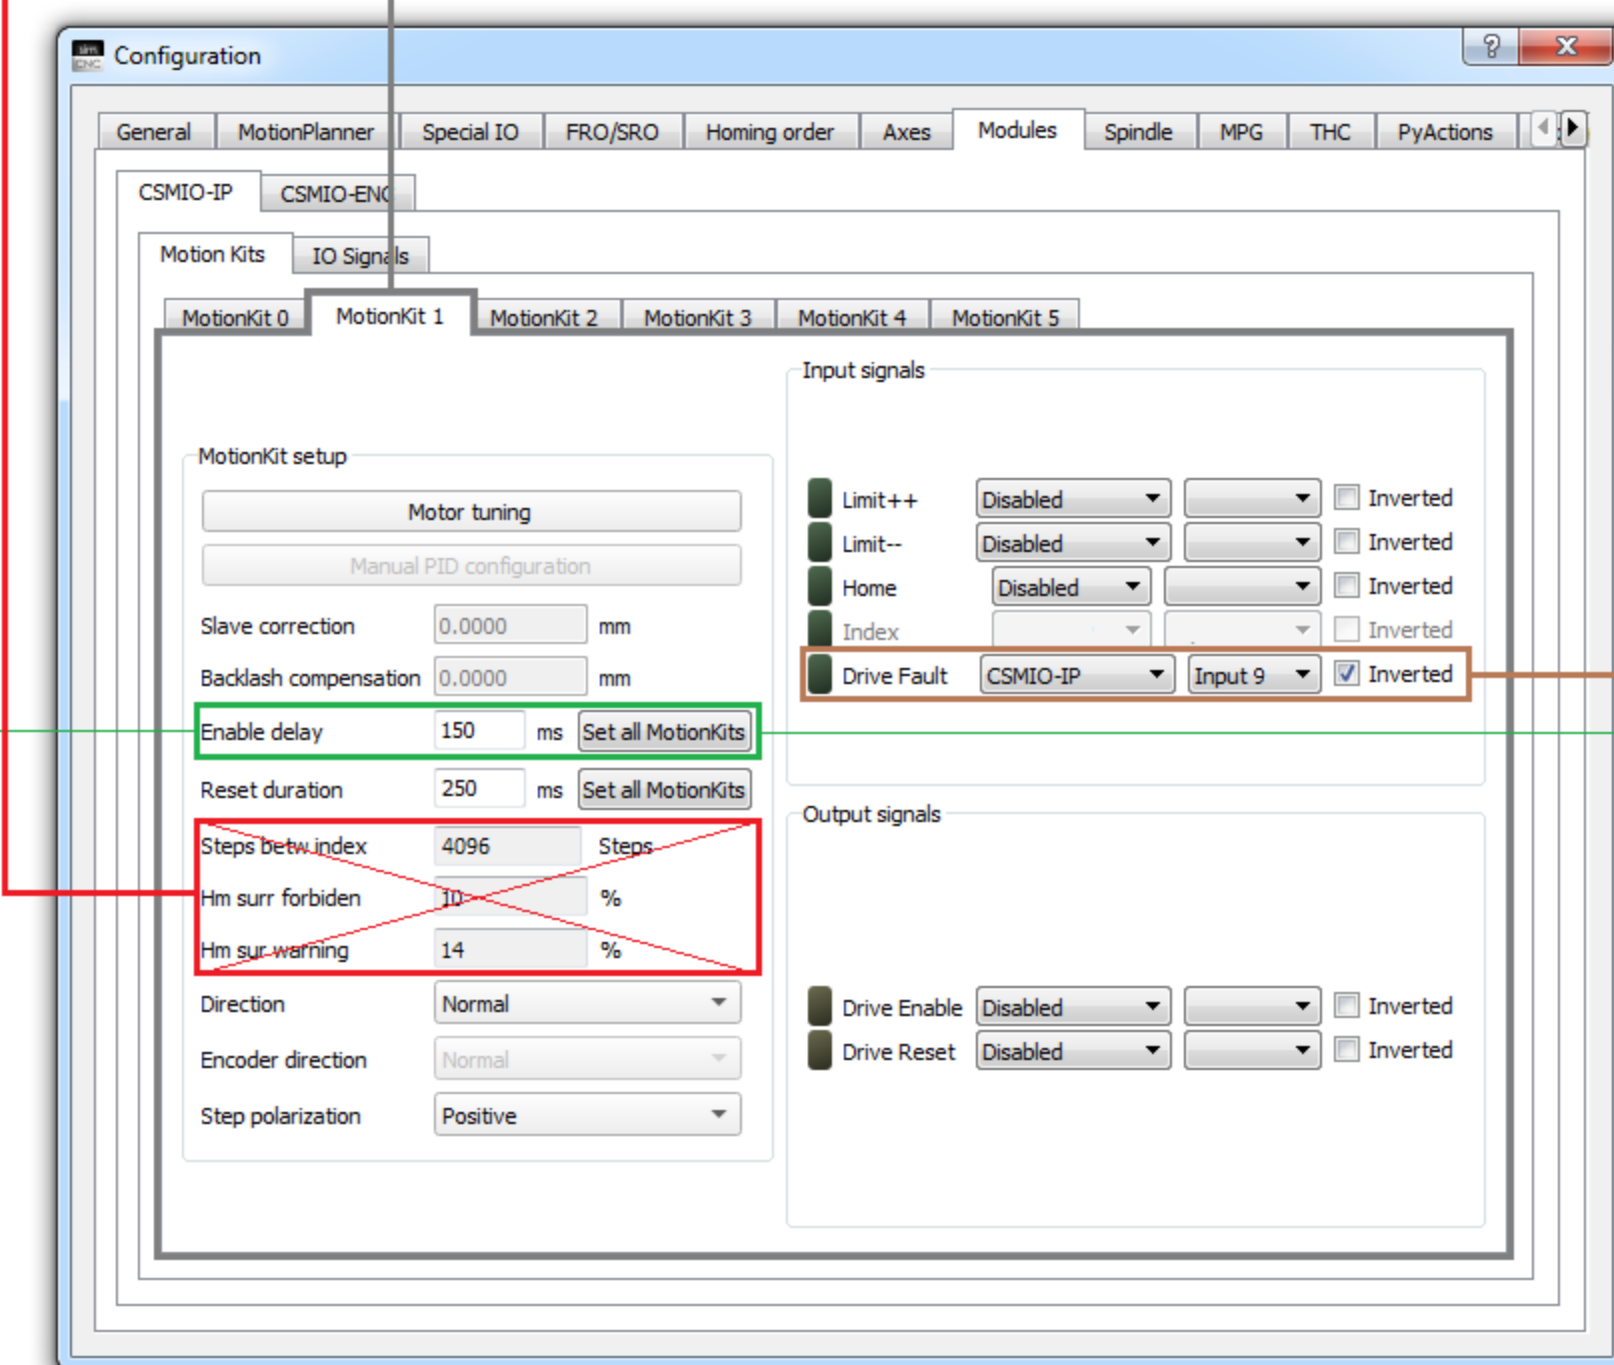

Stepper drives do not support the INDEX signal

Stepper drives do not support the INDEX signal

Earth Bars
Listwa uziemiająca